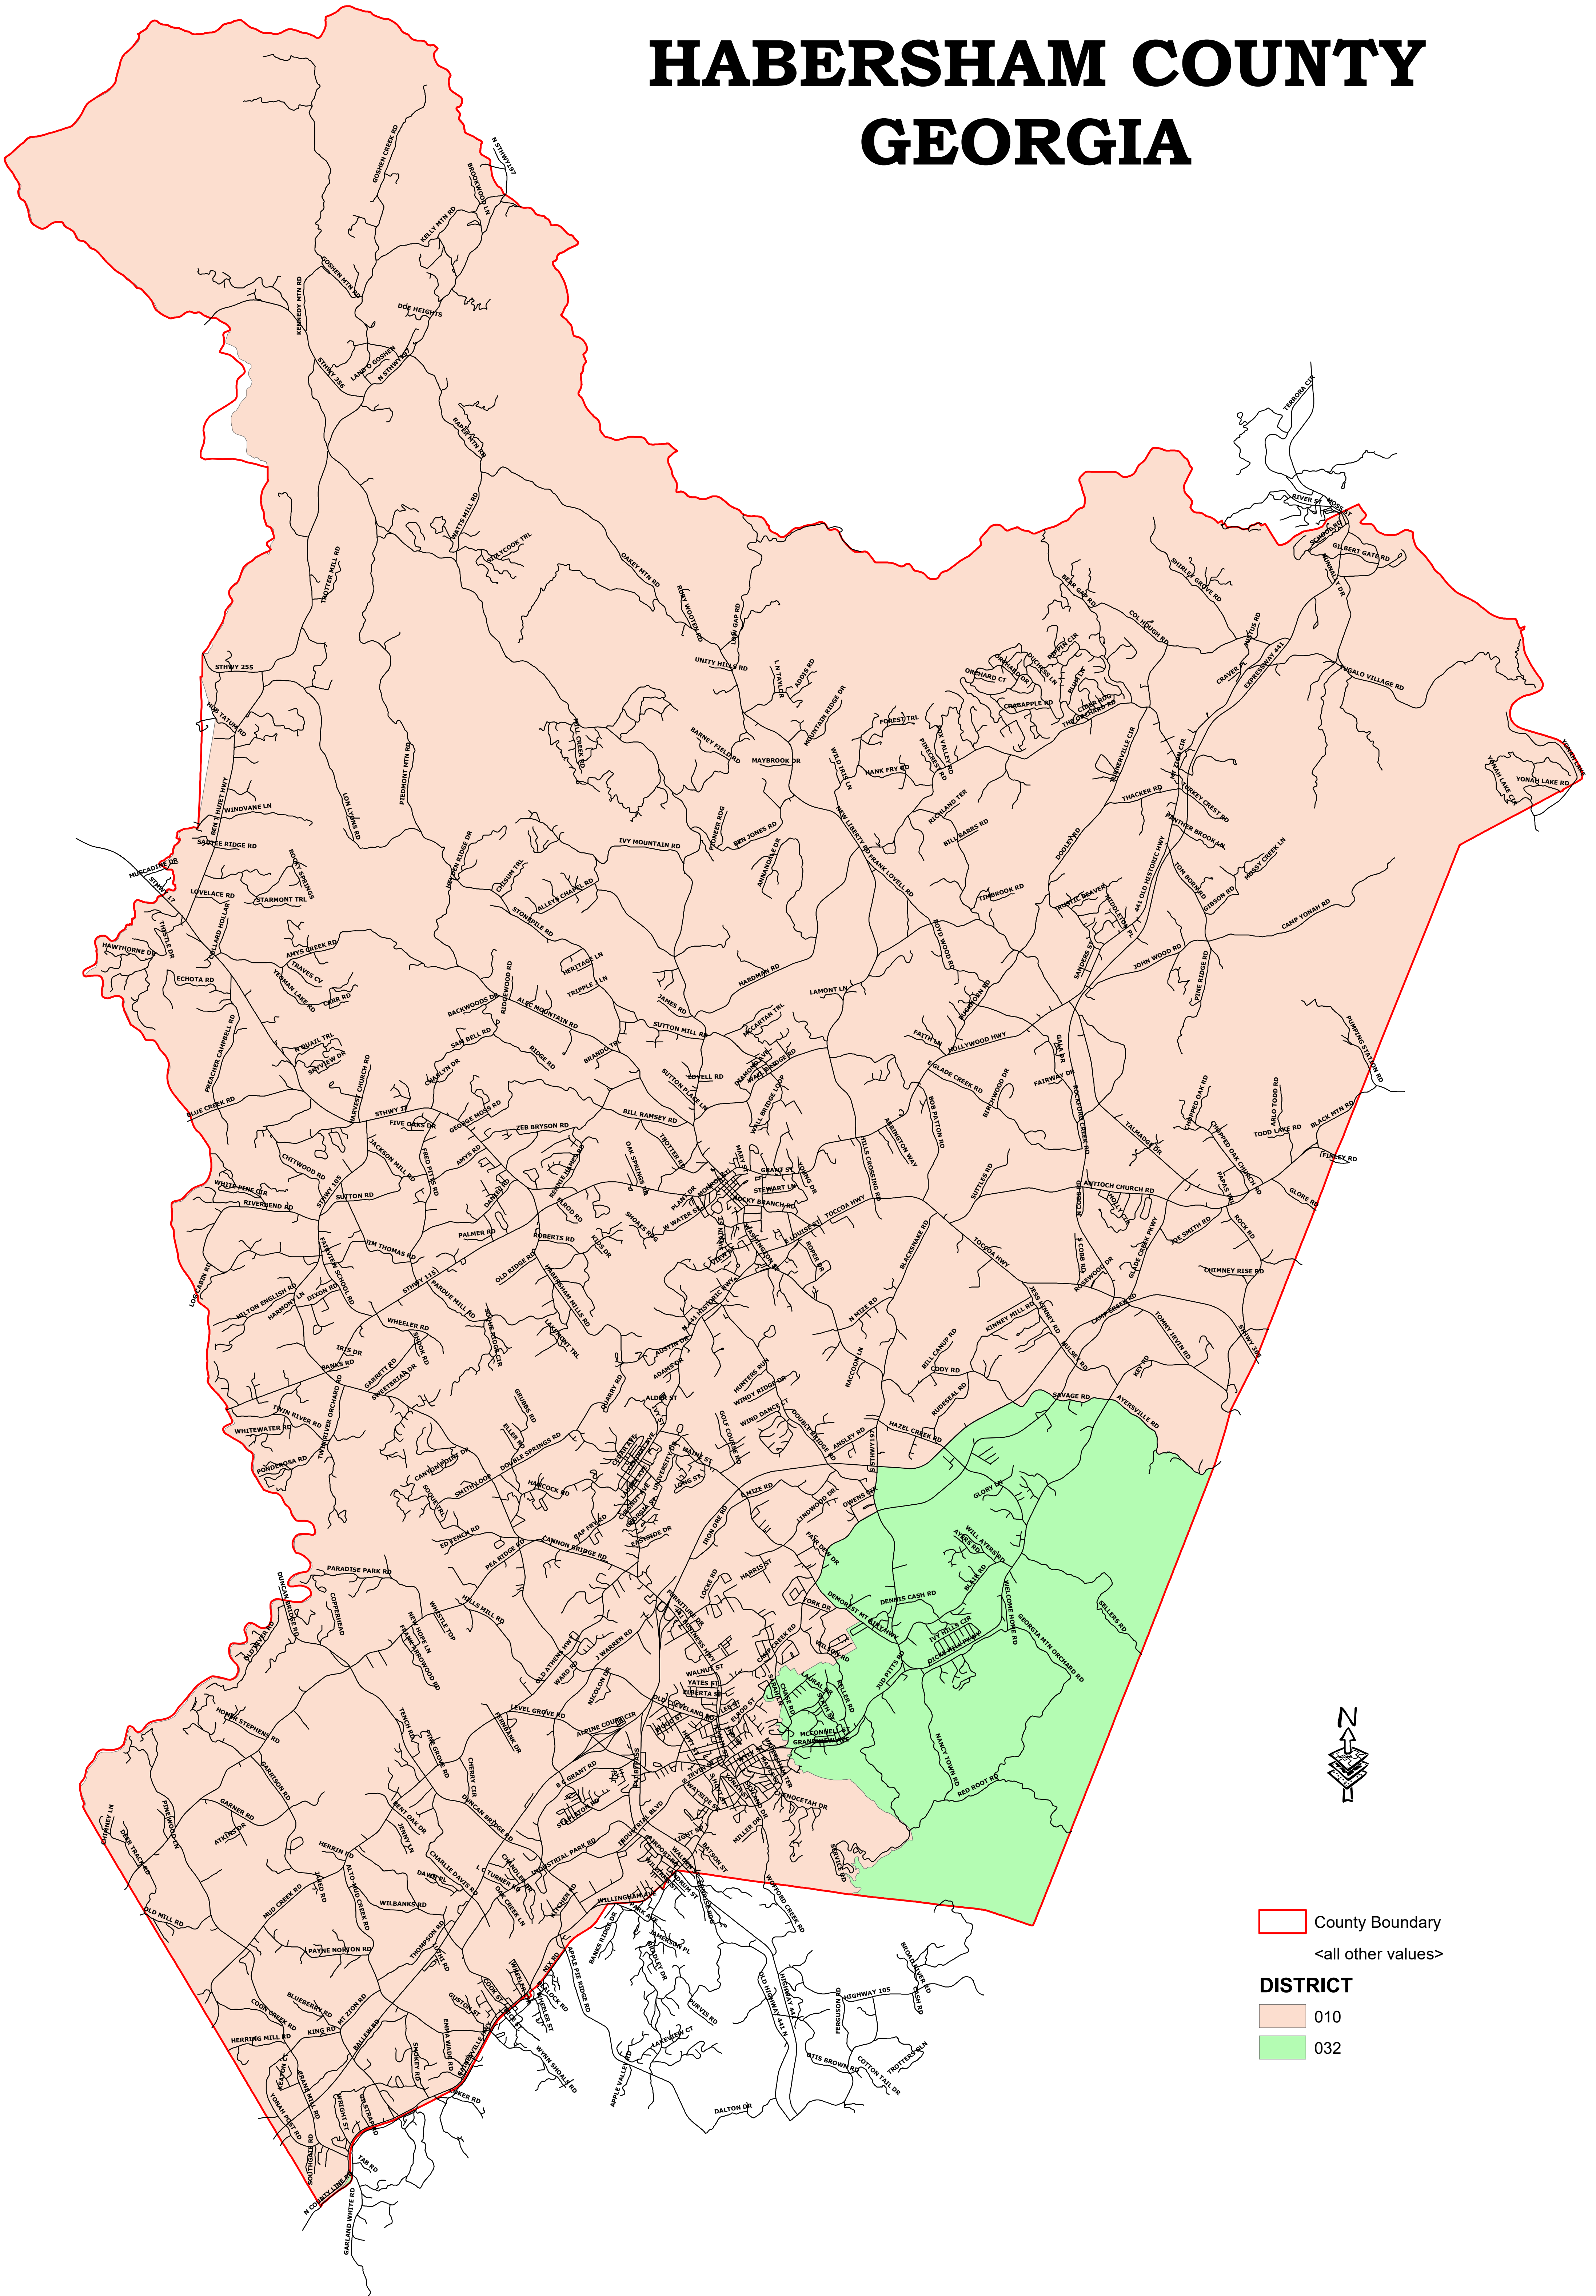

HABERSHAM COUNTY GEORGIA

-  County Boundary
- <all other values>
- DISTRICT**
-  010
-  032